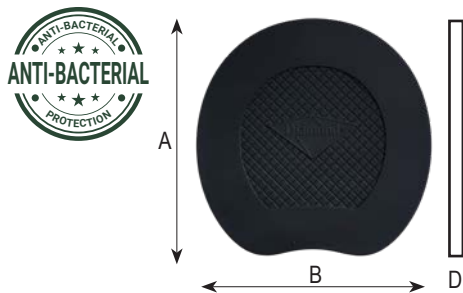

Soft green

Hard black

Medium
A=165 B=150 D=4 mm
(740-0002-106)

Medium
A=165 B=150 D=3 mm
(740-0002-107)

Large
A=195 B=188 D=4 mm
(740-0002-111)

Large
A=195 B=188 D=4 mm
(740-0002-112)

Diamond Competition Pad