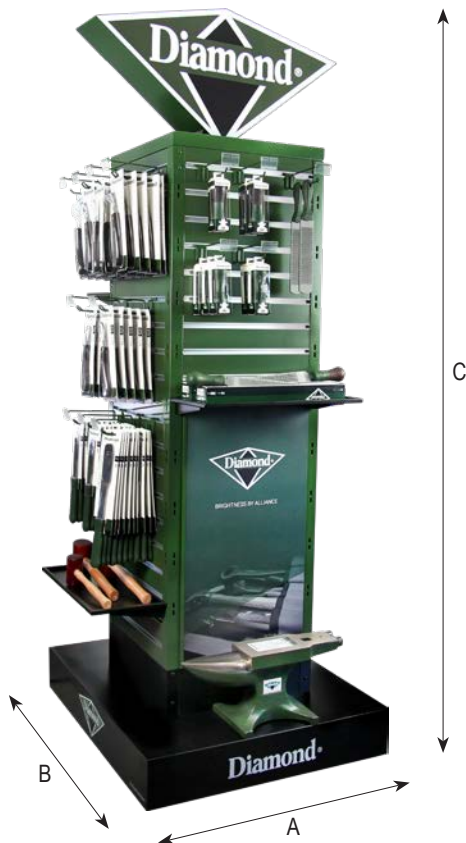

Hook – Haken
Crochet – Haak
L5 x W19,5 x H6 cm

(797-2012-011)

Magnetic table – Magnetisches regal
Table magnétique – Magnetische tafel
L46 x W34,5 x H4,5 cm

(797-2012-012)

Horseshoe plateau – Ständer für hufeisen
Plateau fers à cheval – Hoefijzer plateau
L48 x W23 x H3 cm

(797-2012-013)

Diamond tool showcase*

A=94 B=80 C=230 cm (797-2012-004)

* tools not included

DEDICATED TO EXCELLENCE

Nothing is left to chance
at Kerckhaert.

Our company slogan is
“Dedicated to Excellence”.