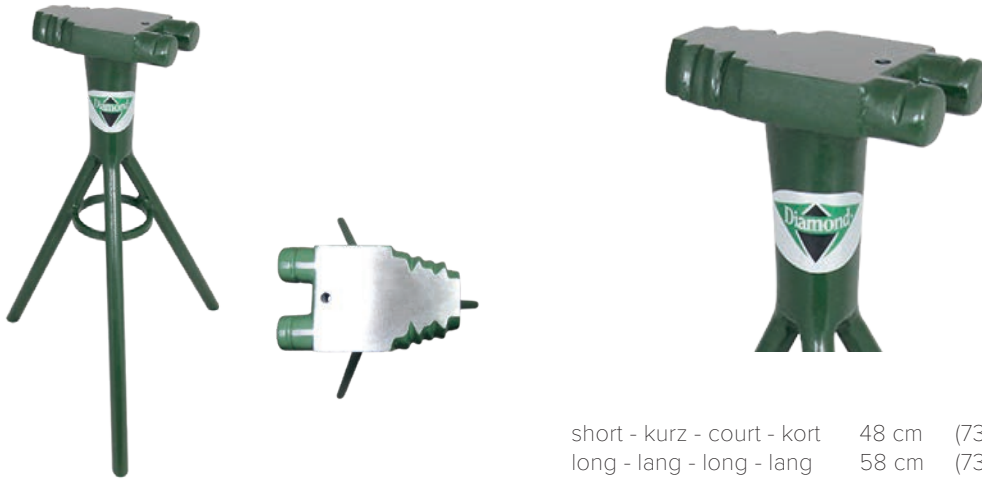

short - kurz - court - kort	48 cm	(735-0001-024)
long - lang - long - lang	58 cm	(735-0001-025)