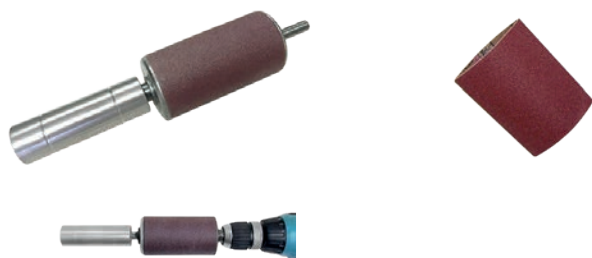

4AH (738-0001-207)
8AH (738-0001-172)

Hoof Buffer attachment

sleeve - Band - bande - band
grain - Korn - grain - korrel 80+

(738-0001-079)

10 pcs

(738-0001-504)

International power plug

(738-0002-023)