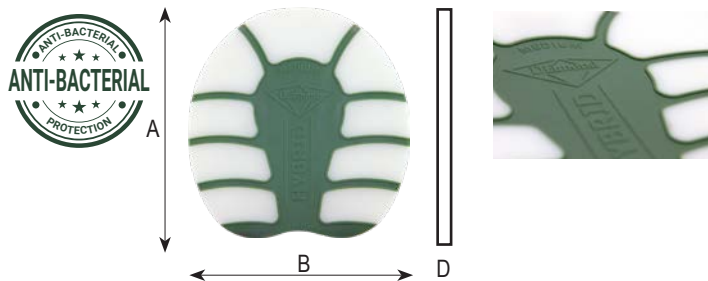

Diamond Hybrid Pad

medium A=175 B=150 D=4 mm (740-0002-101)