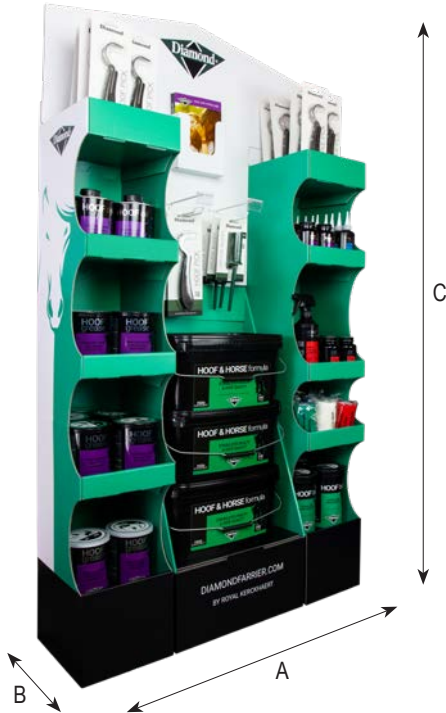

A=87 B=27,5 C=160 cm (797-2012-009)

A=22 B=22 C=42,5 cm (790-0001-100)

* tools not included

Diamond®

Refill your product displays!

Prepare for the next season and stock up on Diamond products.

Kerckhaert display + parts*