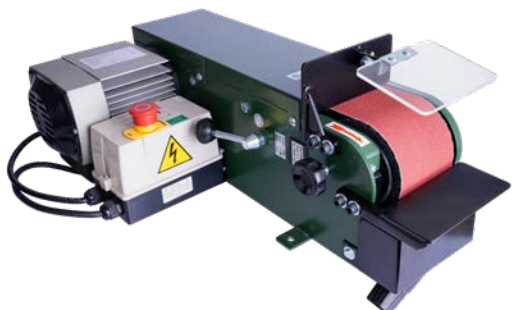

Vettec Thermobox Igloo (739-0001-023)

KERCKHAERT

— ROYAL HORSESHOE FACTORY —

Kerckhaert is the largest independent manufacturer of horseshoes, horseshoe nails and farrier tools.

Dedicated to excellence

Diamond grinding belt machine