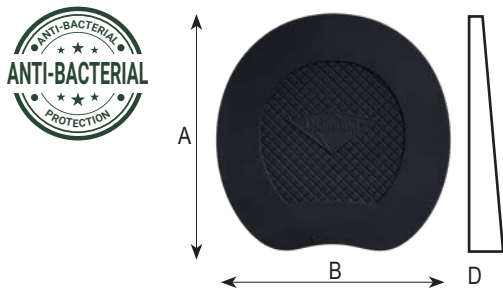

Diamond Competition Pad Wedge

Wedge - Verdickt - Compensé - Verdickt
Polyurethane - Polyurethan - Polyuréthane - Polyurethaan

nr 3 A=190 B=180 D=9 mm (740-0001-004)