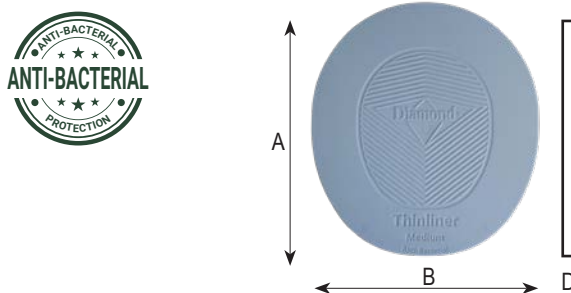

Diamond Daily Pad Thinlineer

Medium
A=175 B=158 D=2,9 mm (740-0002-073)

Large
A=208 B=188 D=2,9 mm (740-0002-074)