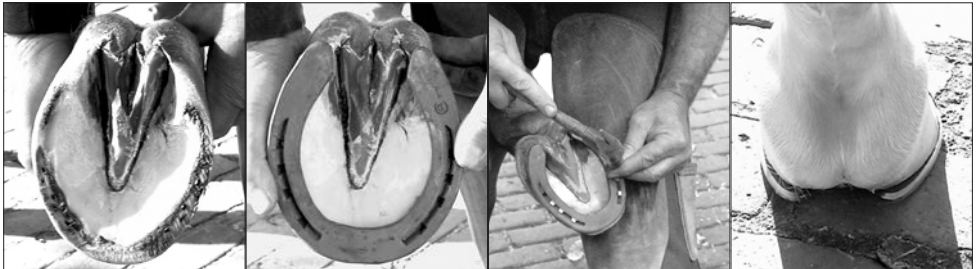

SHIELD
TECHNOLOGY

Liberty Nail size 3, 4, 5, 6 • Hybrid, Hybrid Secure • E-Head, E-Slim, LX, JC, Meister

Für meisterliche Arbeit

Schneiden
Cutting

Passen
Fitting

Nageln
Nailing on

Fertig
Finished

Dedicated to excellence