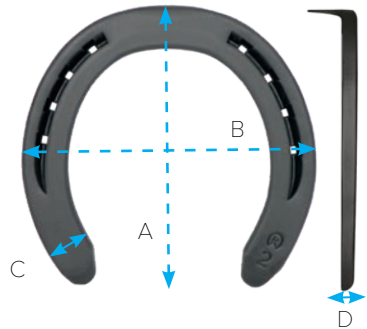

MEASURES IN MM

Measurements of riding horseshoes

A = Length
B = Width
C = Section
D = Thickness

Cx D	
N°	22x8
00	
0	
1	

Front sizes

Hind sizes

Flat shoes sizes Indication

N°	A=mm	B=mm	A=mm	B=mm
D 00	111	109	114	110
D 0	117	116	121	117
D 1	123	121	128	122
D 2	129	128	135	130
D 3	135	134	140	134
D 4	143	140	146	140
D 5	148	146	155	147
D 6	158	153	164	152
D 7	164	161	169	160