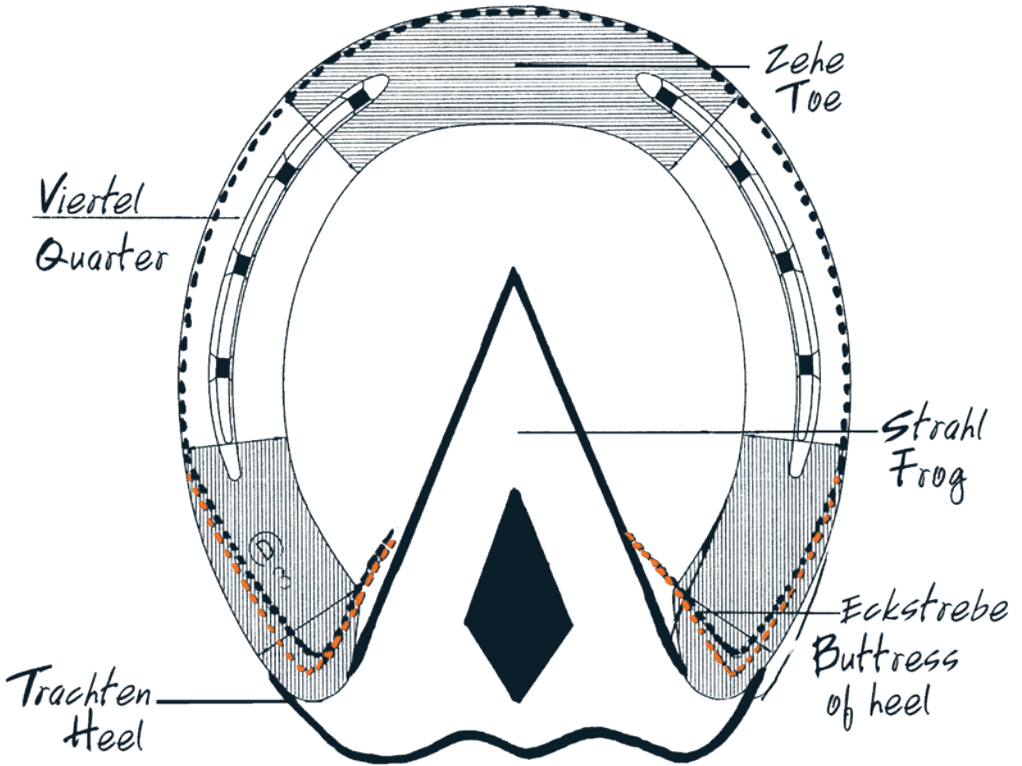

SHIELD
TECHNOLOGY

Liberty Nail size 3, 4, 5, 6 • Hybrid, Hybrid Secure • E-Head, E-Slim, LX, JC, Meister

Dedicated to excellence

Meister Roller®

Riding horseshoes with clips

GERMAN SIZE Kerckhaert size +2 = Meister size

N°	22x8	24x8
D 2		
D 3		
D 4		
D 5		
D 6		

CROSS
Section

RADIUS
clip system

SOLE
relief

SUPPORT
model

ROLLER
section

20
PIECES
per box

RECOMMENDED NAILS

SHIELD
TECHNOLOGY

Liberty Nail size 3, 4, 5, 6 • Hybrid, Hybrid Secure • E-Head, E-Slim, LX, JC, Meister

Für meisterliche Arbeit

Schneiden
Cutting

Passen
Fitting

Nageln
Nailing on

Fertig
Finished

Dedicated to excellence