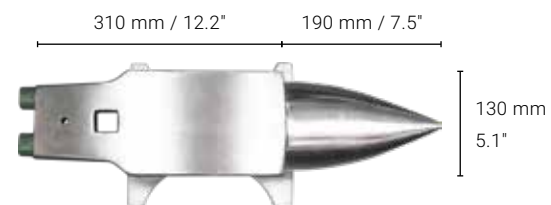

ALUMINIUM ANVIL LARGE FACE

25 kg / 55 lbs • 735-0001-047