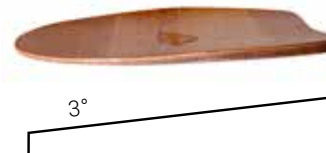

WEDGED LEATHER PAD
100% leather
medium • 740-0001-048
large • 740-0001-047