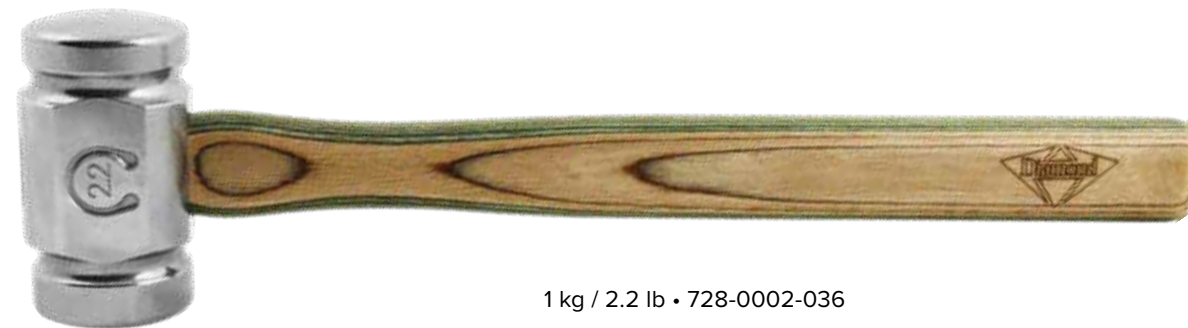

ALSO AVAILABLE SPARE HANDLE FOR DRIVING HAMMERS • 728-0003-030

ROUNDING HAMMERS

1 kg / 2.2 lb • 728-0002-036

0,8 kg / 1.8 lb • 728-0002-035

ALSO AVAILABLE SPARE HANDLE FOR ROUNDING HAMMERS • 728-0003-031

NAIL NIPPERS